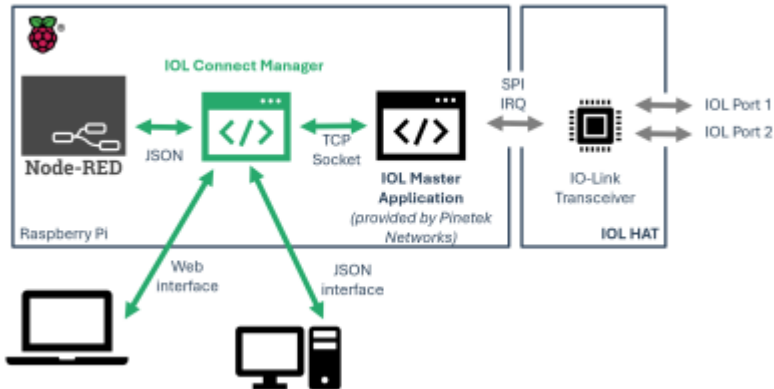

IOL Connect Manager Knowledge Base

The IOL Connect Manager is a gateway software for the IOL HAT.

Online Product Manual

- [1.1 Introduction](#)
- [1.2 Principle of operation and functions](#)
- [1.3 Setting up the IOL Connect Manager](#)
- [1.4 License installation](#)
- [1.5 Special functions](#)