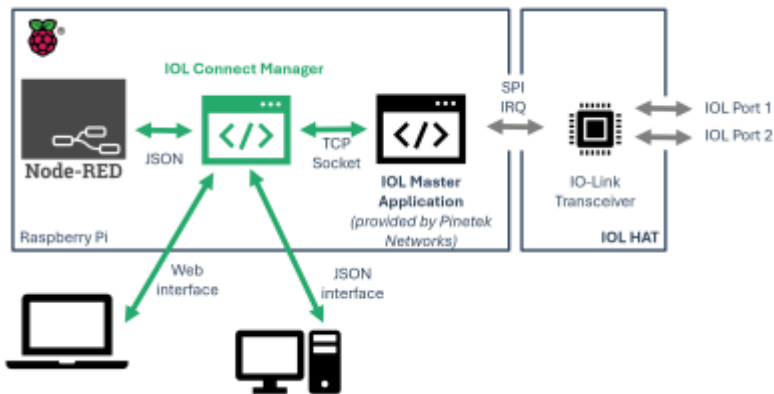

IO-Link Connect Manager Knowledge Base

Application Manual

www.pinetek-networks.com

Table of Contents

IOL Connect Manager Knowledge Base	5
<i>Online Product Manual</i>	5
<i>Online resources and PDF Manual</i>	5

IOL Connect Manager Knowledge Base

The IOL Connect Manager is a gateway software for the IOL HAT.

Online Product Manual

- [1.1 Introduction](#)
- [1.2 Principle of operation and functions](#)
- [1.3 Setting up the IOL Connect Manager](#)
- [1.4 License installation](#)
- [1.5 Special functions](#)